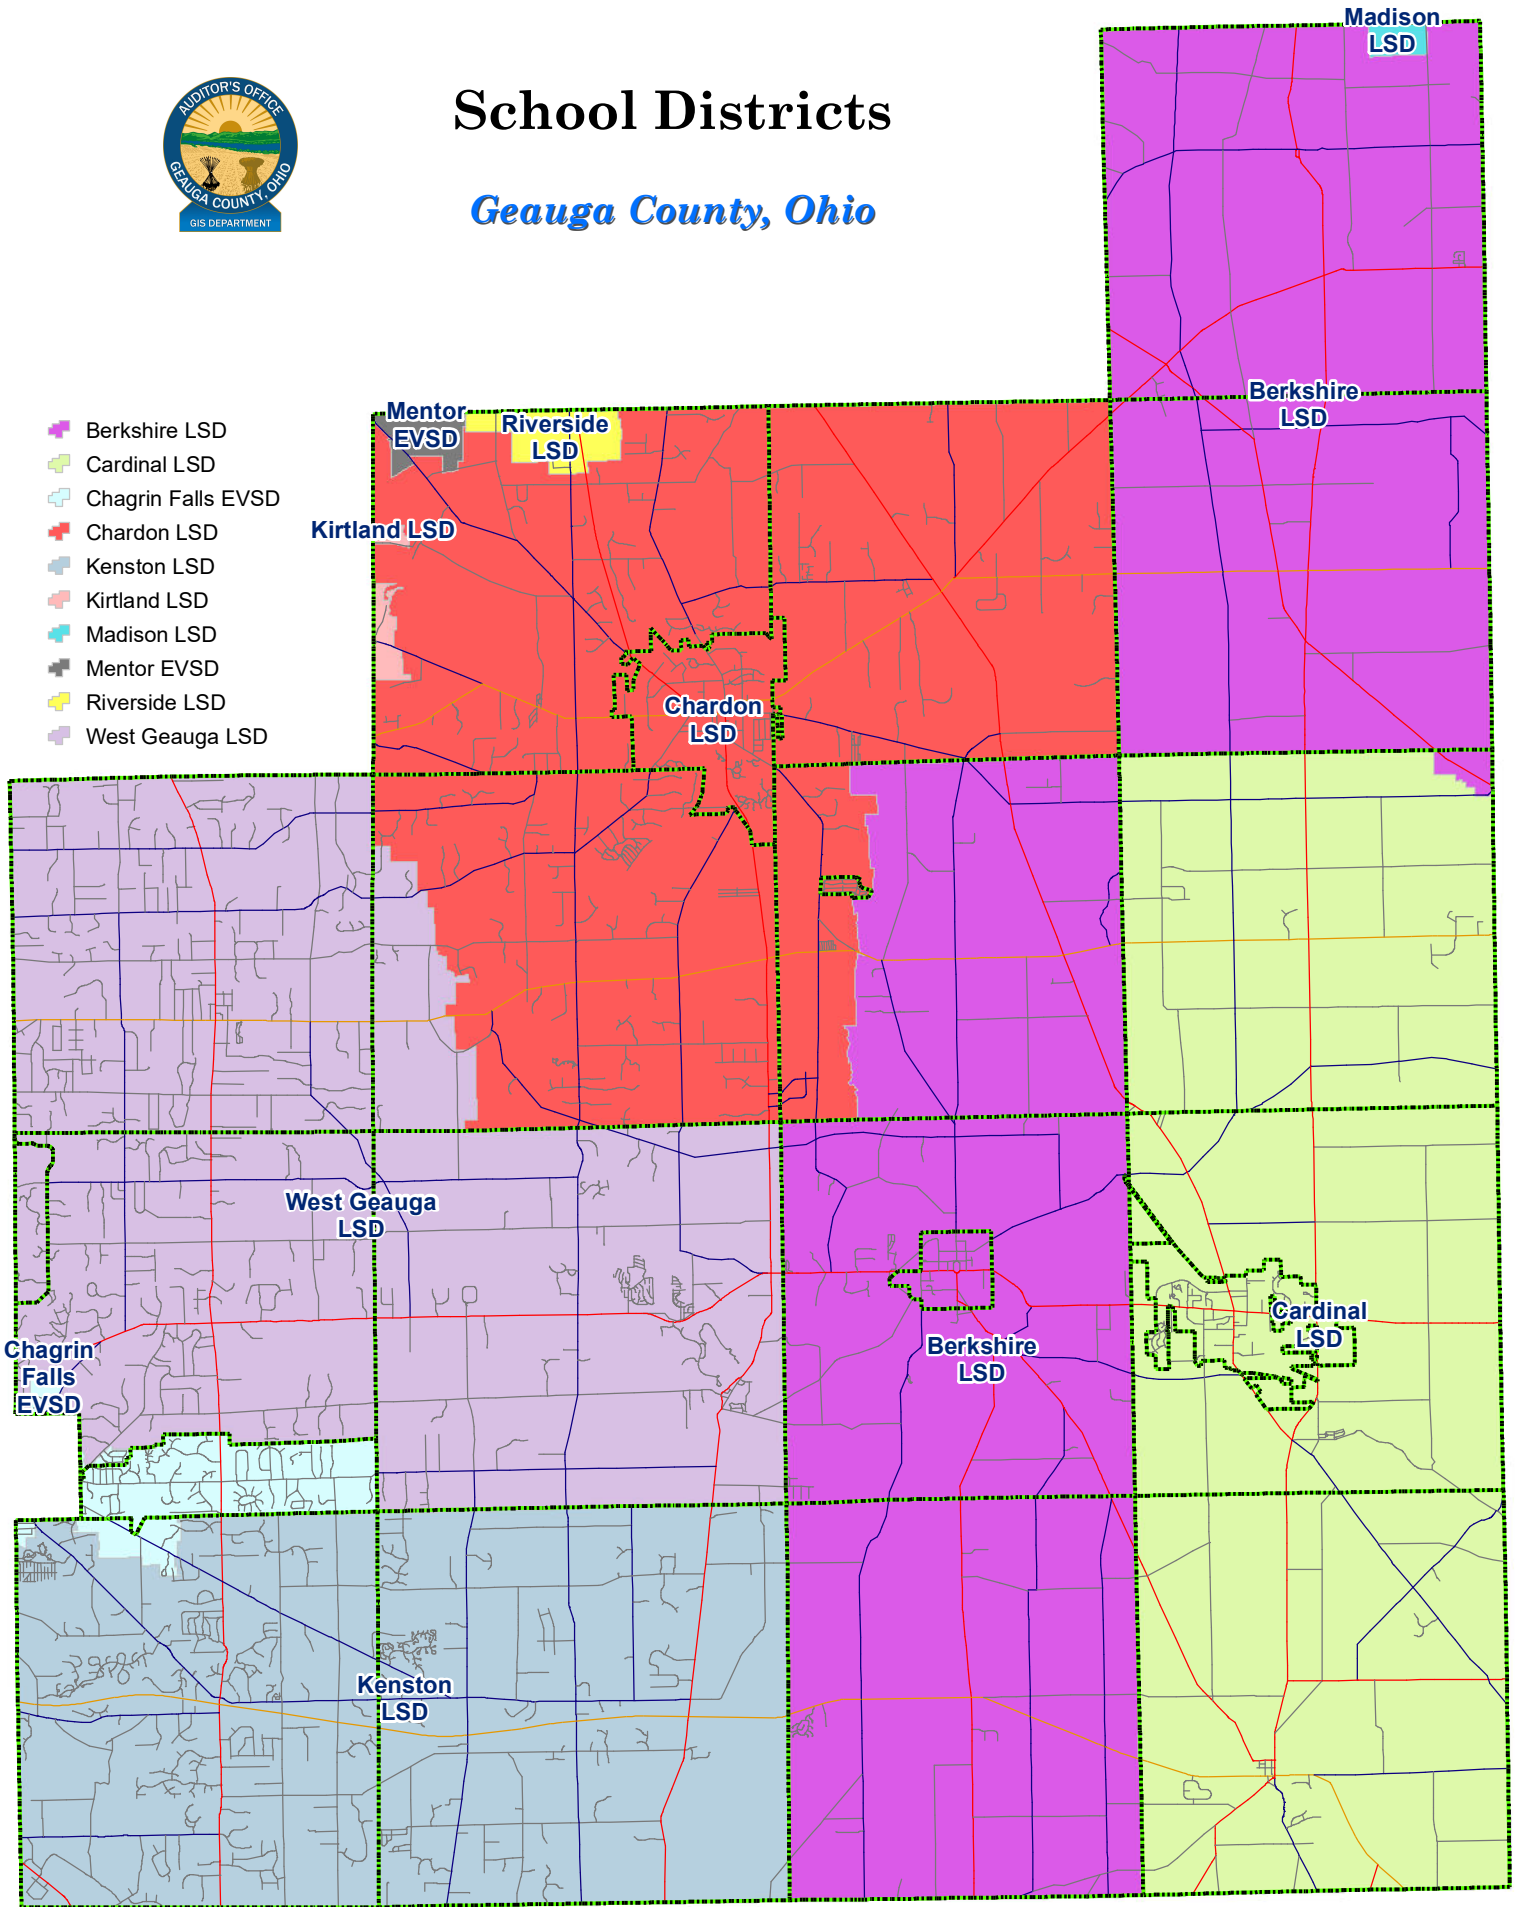

School Districts

Geauga County, Ohio

- █ Berkshire LSD
- █ Cardinal LSD
- █ Chagrin Falls EVSD
- █ Chardon LSD
- █ Kenston LSD
- █ Kirtland LSD
- █ Madison LSD
- █ Mentor EVSD
- █ Riverside LSD
- █ West Geauga LSD