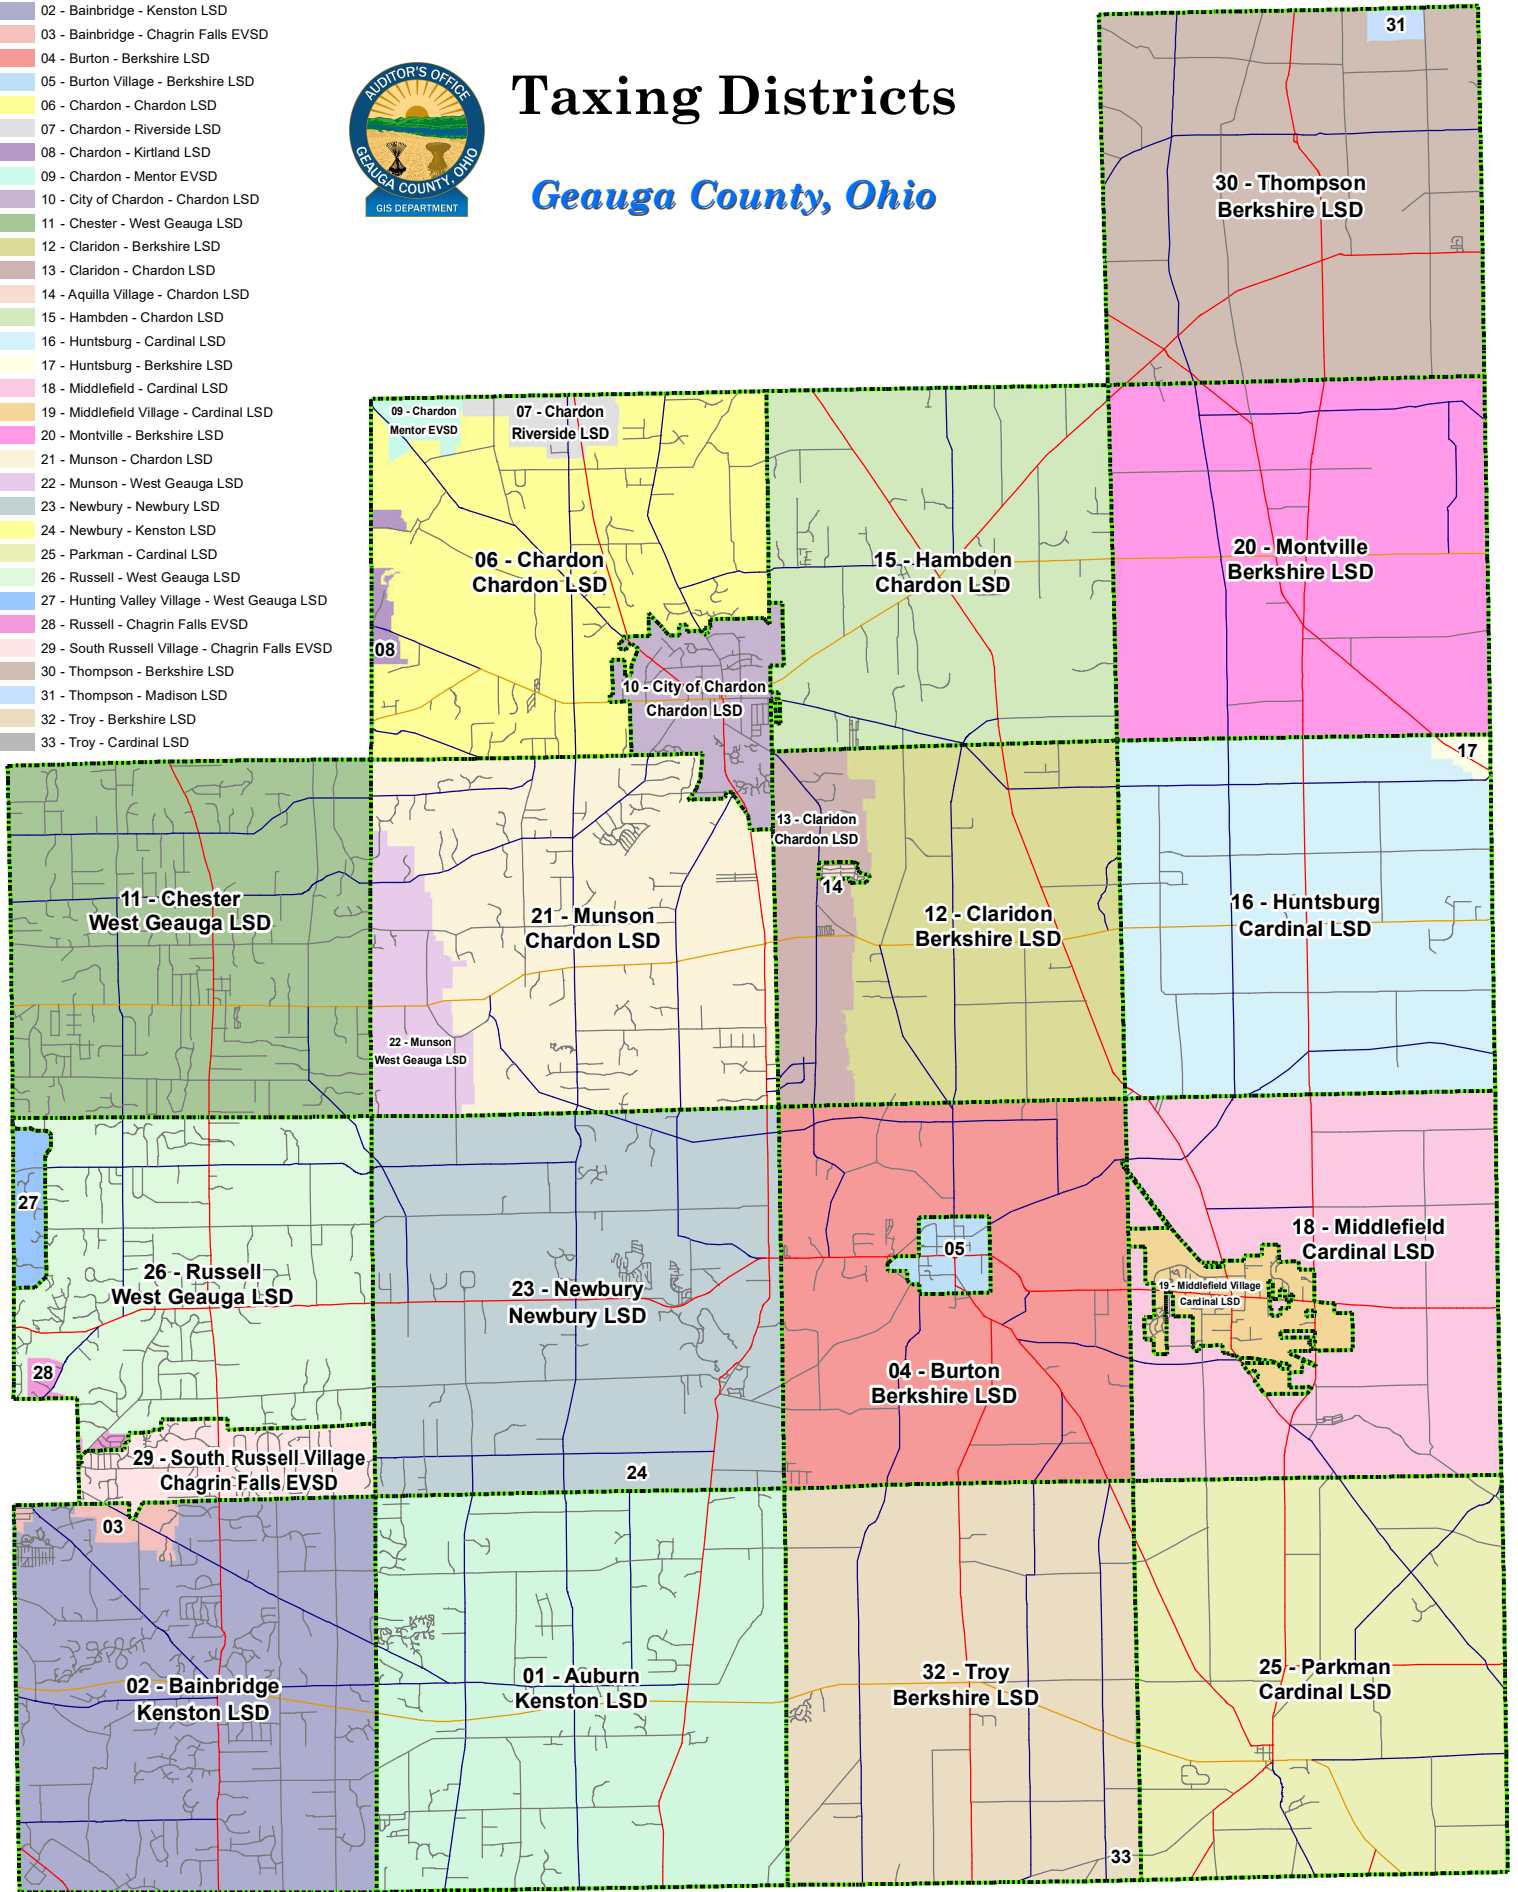

- 01 - Auburn - Kenston LSD
- 02 - Bainbridge - Kenston LSD
- 03 - Bainbridge - Chagrin Falls EVSD
- 04 - Burton - Berkshire LSD
- 05 - Burton Village - Berkshire LSD
- 06 - Chardon - Chardon LSD
- 07 - Chardon - Riverside LSD
- 08 - Chardon - Kirtland LSD
- 09 - Chardon - Mentor EVSD
- 10 - City of Chardon - Chardon LSD
- 11 - Chester - West Geauga LSD
- 12 - Claridon - Berkshire LSD
- 13 - Claridon - Chardon LSD
- 14 - Aquilla Village - Chardon LSD
- 15 - Hambden - Chardon LSD
- 16 - Huntsburg - Cardinal LSD
- 17 - Huntsburg - Berkshire LSD
- 18 - Middlefield - Cardinal LSD
- 19 - Middlefield Village - Cardinal LSD
- 20 - Montville - Berkshire LSD
- 21 - Munson - Chardon LSD
- 22 - Munson - West Geauga LSD
- 23 - Newbury - Newbury LSD
- 24 - Newbury - Kenston LSD
- 25 - Parkman - Cardinal LSD
- 26 - Russell - West Geauga LSD
- 27 - Hunting Valley Village - West Geauga LSD
- 28 - Russell - Chagrin Falls EVSD
- 29 - South Russell Village - Chagrin Falls EVSD
- 30 - Thompson - Berkshire LSD
- 31 - Thompson - Madison LSD
- 32 - Troy - Berkshire LSD
- 33 - Troy - Cardinal LSD

Taxing Districts

Geauga County, Ohio

0 0.5 1 2 3 4 Miles