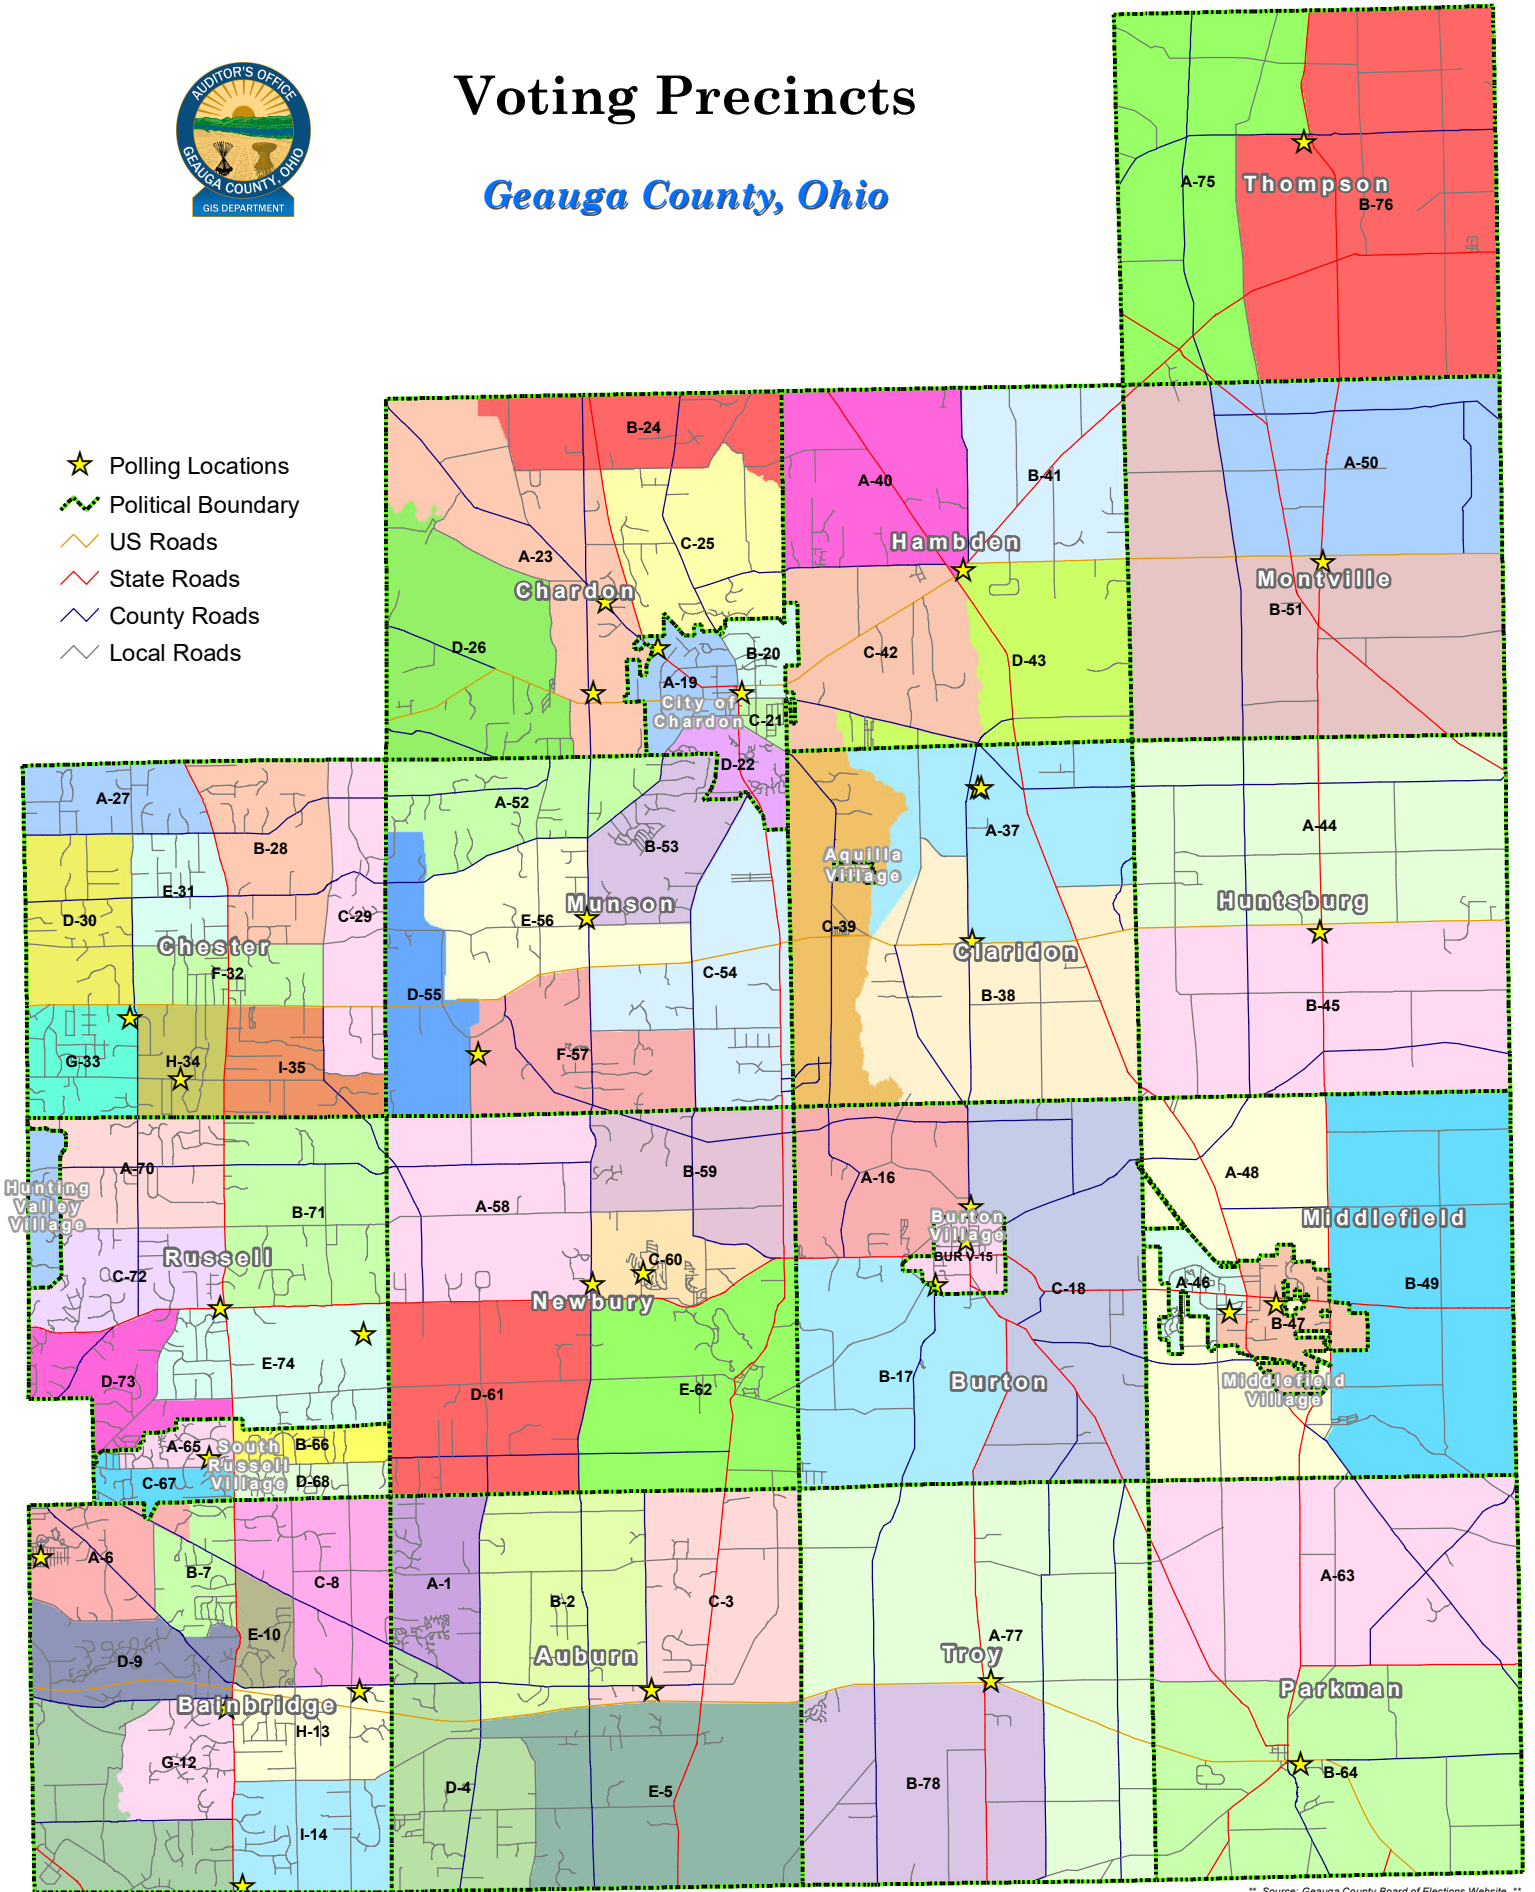

Voting Precincts

Geauga County, Ohio

- ★ Polling Locations
- ⬮ Political Boundary
- ⬮ US Roads
- ⬮ State Roads
- ⬮ County Roads
- ⬮ Local Roads